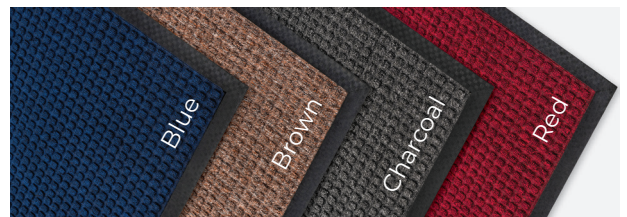

AquaGuard

AquaGuard is intended for use in medium to heavy traffic areas, with the raised crush resistant waffle design providing an aggressive scraping and cleaning action. The rubber perimeter traps dirt and moisture for superb soil and moisture control, making it ideal for use in entranceways and lobbies with regular foot traffic.

Features

- **Typical applications:** An all-round high-performance mat, ideal for entrances in schools, universities, public buildings, sports facilities, shopping malls, offices and on construction sites.
- **Material:** Decalon fibres bonded to a tough rubber base.
- **Cleaning:** Wash with cold water, use a vacuum cleaner, or a pressure pump to remove dirt. The use of harsh detergents is not recommended.
- **Sustainability:** Nature friendly, biodegradable and recyclable. REACH compliant. Contributes to a cleaner environment by reducing the need to use cleaning chemicals.
- **Warranty:** Lifetime.

Suitable for indoor use

Code	Metric	Imperial	Thickness	Weight	Colour
06-0351-1	60cm x 90cm	2' x 3'	9mm	2.6kg	Blue
06-0351-2	60cm x 90cm	2' x 3'	9mm	2.6kg	Brown
06-0351-3	60cm x 90cm	2' x 3'	9mm	2.6kg	Charcoal
06-0351-4	60cm x 90cm	2' x 3'	9mm	2.6kg	Red
06-0351-5	80cm x 120cm	3' x 4'	9mm	4.3kg	Blue
06-0351-6	80cm x 120cm	3' x 4'	9mm	4.3kg	Brown
06-0351-7	80cm x 120cm	3' x 4'	9mm	4.3kg	Charcoal
06-0351-8	80cm x 120cm	3' x 4'	9mm	4.3kg	Red
06-0351-9	90cm x 150cm	3' x 5'	9mm	6kg	Blue
06-0351-10	90cm x 150cm	3' x 5'	9mm	6kg	Brown

AquaGuard

Code	Metric	Imperial	Thickness	Weight	Colour
06-0351-11	90cm x 150cm	3' x 5'	9mm	6kg	Charcoal
06-0351-12	90cm x 150cm	3' x 5'	9mm	6kg	Red
06-0351-13	120cm x 180cm	4' x 6'	9mm	10.5kg	Blue
06-0351-14	120cm x 180cm	4' x 6'	9mm	10.5kg	Brown
06-0351-15	120cm x 180cm	4' x 6'	9mm	10.5kg	Charcoal
06-0351-16	120cm x 180cm	4' x 6'	9mm	10.5kg	Red