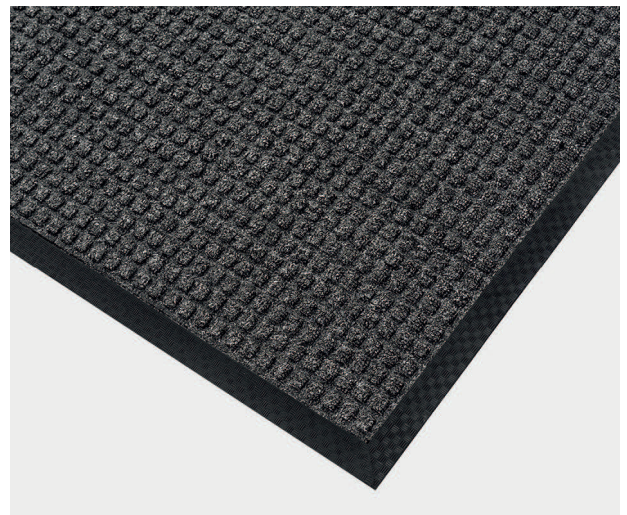

AquaGuard

AquaGuard is intended for use in medium to heavy traffic areas, with the raised crush resistant waffle design providing an aggressive scraping and cleaning action. The rubber perimeter traps dirt and moisture for superb soil and moisture control, making it ideal for use in entranceways and lobbies with regular foot traffic.

Features

- **Typical applications:** An all-round high-performance mat, ideal for entrances in schools, universities, public buildings, sports facilities, shopping malls, offices and on construction sites.
- **Material:** Decalon fibres bonded to a tough rubber base.
- **Cleaning:** Wash with cold water, use a vacuum cleaner, or a pressure pump to remove dirt. The use of harsh detergents is not recommended.
- **Sustainability:** Nature friendly, biodegradable and recyclable. REACH compliant. Contributes to a cleaner environment by reducing the need to use cleaning chemicals.
- **Warranty:** Lifetime.

Suitable for indoor use

Code	Metric	Imperial	Thickness	Weight	Colour
06-0351-1	60cm x 90cm	2' x 3'	9mm	2.6kg	Blue
06-0351-2	60cm x 90cm	2' x 3'	9mm	2.6kg	Brown
06-0351-3	60cm x 90cm	2' x 3'	9mm	2.6kg	Charcoal
06-0351-4	60cm x 90cm	2' x 3'	9mm	2.6kg	Red
06-0351-5	80cm x 120cm	3' x 4'	9mm	4.3kg	Blue
06-0351-6	80cm x 120cm	3' x 4'	9mm	4.3kg	Brown
06-0351-7	80cm x 120cm	3' x 4'	9mm	4.3kg	Charcoal
06-0351-8	80cm x 120cm	3' x 4'	9mm	4.3kg	Red
06-0351-9	90cm x 150cm	3' x 5'	9mm	6kg	Blue
06-0351-10	90cm x 150cm	3' x 5'	9mm	6kg	Brown

AquaGuard

Code	Metric	Imperial	Thickness	Weight	Colour
06-0351-11	90cm x 150cm	3' x 5'	9mm	6kg	Charcoal
06-0351-12	90cm x 150cm	3' x 5'	9mm	6kg	Red
06-0351-13	120cm x 180cm	4' x 6'	9mm	10.5kg	Blue
06-0351-14	120cm x 180cm	4' x 6'	9mm	10.5kg	Brown
06-0351-15	120cm x 180cm	4' x 6'	9mm	10.5kg	Charcoal
06-0351-16	120cm x 180cm	4' x 6'	9mm	10.5kg	Red