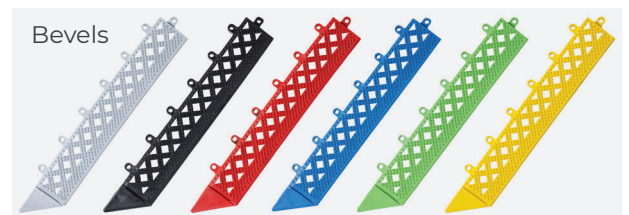

# ComfortMax Tile PVC

ComfortMax Tile PVC is a very versatile, simple and effective interlocking matting system with bevelled edges, designed with a high grip surface making it suitable for a wide variety of applications. The free flowing 4-way drainage design means the system is effective for indoor and outdoor, dry, wet, oily and greasy environments. When used for leisure applications, the soft PVC construction provides the ultimate barefoot comfort and anti-slip safety. At the same time, ComfortMax Tile PVC provides fantastic anti-fatigue benefits and is durable and hard wearing for most commercial and industrial applications.

Suitable for indoor and outdoor use

3  
 2  
 2  
 1  
 1

1  
 1  
 1  
 1  
 1

Code	Metric	Imperial	Thickness	Weight	Type	Colour
06-0317-4	30cm x 30cm	12" x 12"	12mm	0.52kg	Tile	Ash Grey
06-0317-1	30cm x 30cm	12" x 12"	12mm	0.52kg	Tile	Jet Black
06-0317-5	30cm x 30cm	12" x 12"	12mm	0.52kg	Tile	Ruby Red
06-0317-2	30cm x 30cm	12" x 12"	12mm	0.52kg	Tile	Sapphire Blue

## ComfortMax Tile PVC

Code	Metric	Imperial	Thickness	Weight	Type	Colour
06-0317-3	30cm x 30cm	12" x 12"	12mm	0.52kg	Tile	Spring Green
06-0317-6	30cm x 30cm	12" x 12"	12mm	0.52kg	Tile	Topaz Yellow
06-0318-4	30cm x 5cm	12" x 2"	12mm	0.16kg	Bevel Edge	Ash Grey
06-0318-1	30cm x 5cm	12" x 2"	12mm	0.16kg	Bevel Edge	Jet Black
06-0318-5	30cm x 5cm	12" x 2"	12mm	0.16kg	Bevel Edge	Ruby Red
06-0318-2	30cm x 5cm	12" x 2"	12mm	0.16kg	Bevel Edge	Sapphire Blue
06-0318-3	30cm x 5cm	12" x 2"	12mm	0.16kg	Bevel Edge	Spring Green
06-0318-6	30cm x 5cm	12" x 2"	12mm	0.16kg	Bevel Edge	Topaz Yellow