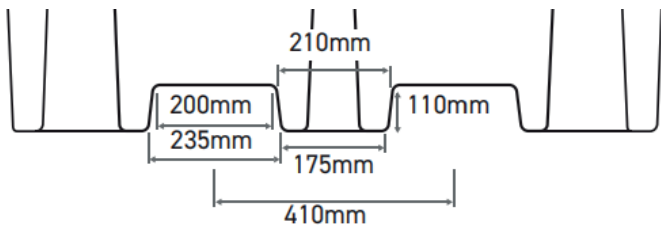

FORKLIFT POCKET DIMENSIONS