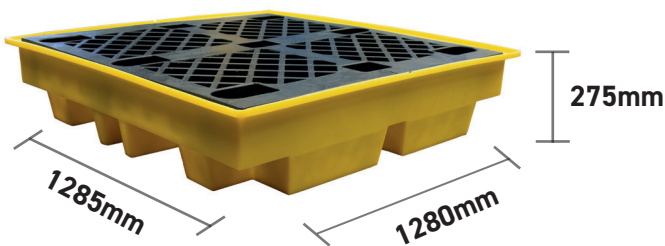

**4 x 205ltr Drums, 230ltr Sump Capacity and 1250kg Load Capacity**

**DESCRIPTION**

- Manufactured from medium density polyethylene
- Sump capacity of 230ltr
- 1 x removable plastic grid included
- Broad range chemical compatibility
- Fully complies with all the UK Oil Storage Regulation
- Manufactured in the UK

**SPECIFICATIONS**

CODE	BP4L
HEIGHT	275mm
LENGTH	1280mm
WIDTH	1285mm
NO OF CONTAINERS	4 x 205ltr
SUMP CAPACITY	230ltr
COLOUR	Yellow
TARE WEIGHT	29kg
UDL	1250kg

## ACCESSORIES AVAILABLE

DL1

DL2

DF1

**4 x 205ltr Drums, 230ltr Sump Capacity and 1250kg Load Capacity**

**DESCRIPTION**

- Manufactured from medium density polyethylene
- Sump capacity of 230ltr
- 1 x removable plastic grid included
- Broad range chemical compatibility
- Fully complies with all the UK Oil Storage Regulation
- Manufactured in the UK