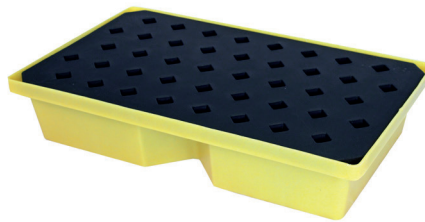

FEATURES AND BENEFITS

- 100% polyethylene for chemical compatibility
- Removable plastic grid for easy clean-up
- Lightweight & robust
- Ideal for good housekeeping of small containers
- UV stabilised

OTHER MODELS AVAILABLE

ST20

ST40

ST60

ST66

ST66WH

ST66BASE