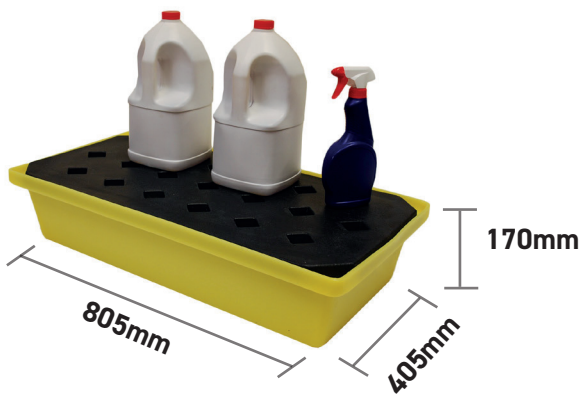

Lightweight & robust, 31ltr Sump Capacity and 55kg Load

DESCRIPTION

- Manufactured from medium density polyethylene
- Sump capacity of 31ltr
- 1 x removable plastic grid included
- Broad range chemical compatibility
- Manufactured in the UK

SPECIFICATIONS

| | |
|---------------|--------|
| CODE | ST30 |
| HEIGHT | 170mm |
| LENGTH | 805mm |
| WIDTH | 405mm |
| SUMP CAPACITY | 31ltr |
| COLOUR | Yellow |
| TARE WEIGHT | 5kg |
| UDL | 55kg |

FEATURES AND BENEFITS

- 100% polyethylene for chemical compatibility
- Removable plastic grid for easy clean-up
- Lightweight & robust
- Ideal for good housekeeping of small containers
- UV stabilised

OTHER MODELS AVAILABLE

ST70BASE

ST100

FULL ST RANGE

| CODE | SUMP | LENGTH | WIDTH | HEIGHT | WEIGHT |
|-----------|--------|--------|-------|--------|--------|
| ST20 | 22ltr | 595mm | 395mm | 175mm | 4kg |
| ST20BASE | 22ltr | 595mm | 395mm | 175mm | 4kg |
| ST30 | 31ltr | 805mm | 405mm | 170mm | 5kg |
| ST30BASE | 31ltr | 805mm | 405mm | 170mm | 5kg |
| ST40 | 43ltr | 800mm | 605mm | 170mm | 7.5kg |
| ST40BASE | 43ltr | 800mm | 605mm | 170mm | 7.5kg |
| ST60 | 63ltr | 1000mm | 605mm | 200mm | 10kg |
| ST60BASE | 63ltr | 1000mm | 605mm | 200mm | 10kg |
| ST66 | 66ltr | 804mm | 608mm | 220mm | 8.5kg |
| ST66WH | 66ltr | 933mm | 608mm | 938mm | 13.5kg |
| ST66BASE | 66ltr | 804mm | 608mm | 220mm | 8.5kg |
| ST70 | 70ltr | 804mm | 608mm | 315mm | 9.5kg |
| ST70BASE | 70ltr | 804mm | 608mm | 315mm | 9.5kg |
| ST100 | 104ltr | 1195mm | 795mm | 185mm | 14kg |
| ST100BASE | 104ltr | 1195mm | 795mm | 185mm | 14kg |